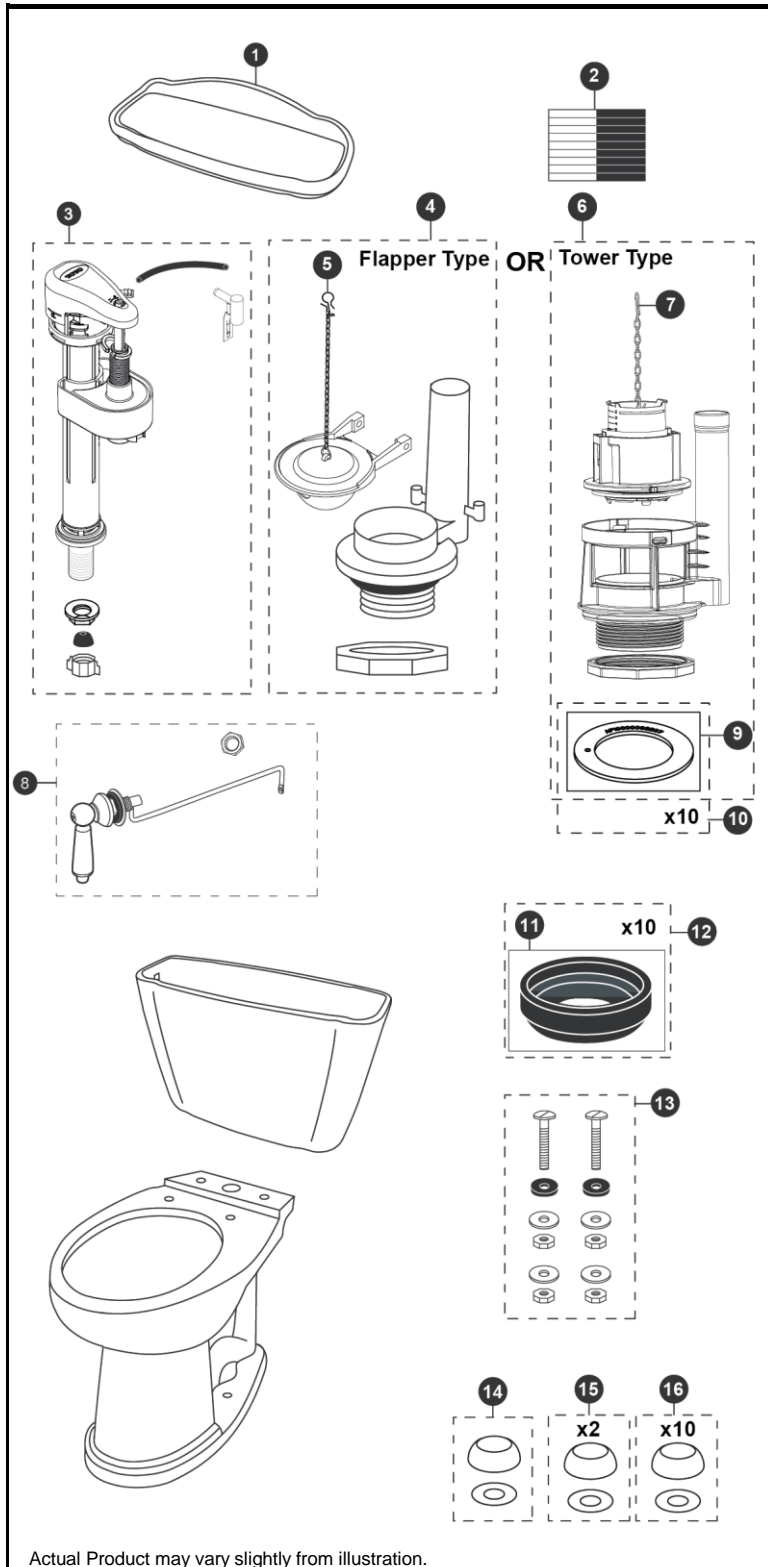

## Whitney® 1.28 Gpf Toilet, Elongated, E-Max®, 12" Rough-In, Universal Height

| Item | Part         | Description                                |
|------|--------------|--|
| 1    | TCU754CRE#01 | Tank Lid w/ Velcro Tape - Cotton           |
|      | TCU754CRE#03 | Tank Lid w/ Velcro Tape - Bone             |
|      | TCU754CRE#11 | Tank Lid w/ Velcro Tape - Colonial White   |
|      | TCU754CRE#12 | Tank Lid w/ Velcro Tape - Sedona Beige     |
|      | TCU754CRE#51 | Tank Lid w/ Velcro Tape - Ebony            |
| 2    | THU107       | Velcro Tape                                |
| 3    | TSU53A       | Fill Valve                                 |
| 4    | THU252P-2A   | Flush Valve                                |
| 5    | THU500S      | Flapper w/ Chain                           |
| 6    | THU445.15G-A | Drain Valve for Tower Type                 |
| 7    | THU440-A     | Flush Tower                                |
| 8    | THU141#01    | Trip Lever - Cotton                        |
|      | THU141#03    | Trip Lever - Bone                          |
|      | THU141#11    | Trip Lever - Colonial White                |
|      | THU141#12    | Trip Lever - Sedona Beige                  |
|      | THU141#51    | Trip Lever - Ebony                         |
|      | THU141#CP    | Trip Lever - Chrome Polished               |
|      | THU141#BN    | Trip Lever - Brushed Nickel                |
|      | THU141#PN    | Trip Lever - Polished Nickel               |
|      | THU141#RB    | Trip Lever - Oil Rubbed Bronze             |
|      | THU141#SB    | Trip Lever - Satin Brass                   |
| 9    | THU407       | Seal Gasket (1 piece)                      |
| 10   | THU370       | Seal Gasket (10 pieces)                    |
| 11   | 9BU024E      | 3" Tank to Bowl Gasket                     |
| 12   | THU131       | Tank to Bowl Gaskets (10 pieces)           |
| 13   | TSU01D       | Tank Mounting Kit                          |
| 14   | THU044#01    | Bolt Cap Set - Cotton (1 set)              |
|      | THU044#03    | Bolt Cap Set - Bone (1 set)                |
|      | THU044#11    | Bolt Cap Set - Colonial White (1 set)      |
|      | THU044#12    | Bolt Cap Set - Sedona Beige                |
|      | THU044#51    | Bolt Cap Set - Ebony                       |
| 15   | THU044S#01   | Bolt Cap Set - Cotton (2 pieces)           |
|      | THU044S#03   | Bolt Cap Set - Bone (2 pieces)             |
|      | THU044S#11   | Bolt Cap Set - Colonial White (2 pieces)   |
|      | THU044S#12   | Bolt Cap Set - Sedona Beige (2 pieces)     |
|      | THU044S#51   | Bolt Cap Set - Ebony (2 pieces)            |
| 16   | THU098#01    | Bolt Cap Sets - Cotton (20 pieces)         |
|      | THU098#03    | Bolt Cap Sets - Bone (20 pieces)           |
|      | THU098#11    | Bolt Cap Sets - Colonial White (20 pieces) |
|      | THU098#12    | Bolt Cap Sets - Sedona Beige (20 pieces)   |
|      | THU098#51    | Bolt Cap Sets - Ebony (20 pieces)          |